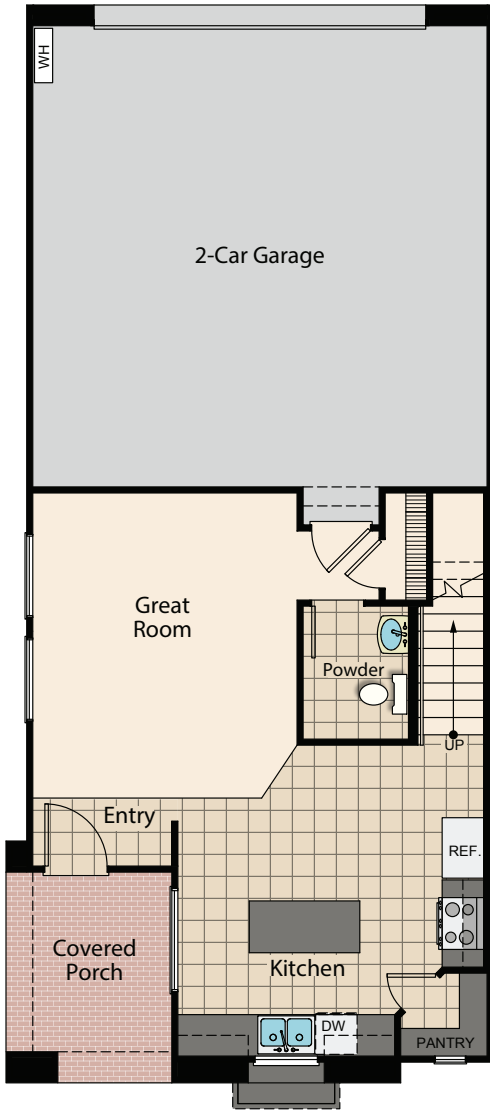

## UNIT C

- 1505 sq. ft.
- 3-4 Bedrooms
- 2 1/2 Baths

First Floor

Second Floor

HARMONY  
HOMES

FEELS LIKE HOME  
702-570-7240

[harmonyhomes.com](http://harmonyhomes.com)

For more information contact Nidia Harris  
and Anita Montecerin at 702-463-4473