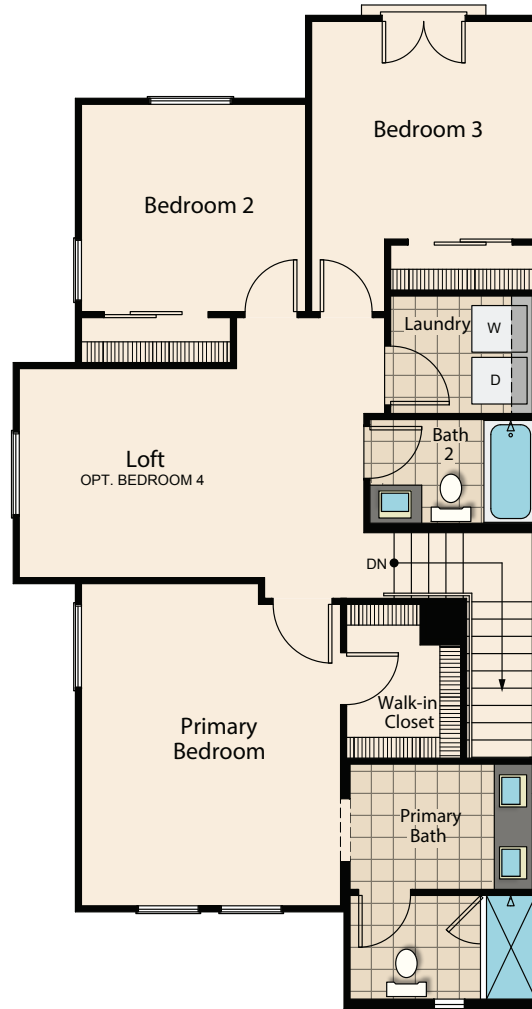

# SERENITY PLACE

by Harmony Homes

## UNIT C

- 1505 sq. ft.
- 3-4 Bedrooms
- 2 1/2 Baths

First Floor

Second Floor

HARMONY  
HOMES

FEELS LIKE HOME  
702-570-7240

[harmonyhomes.com](http://harmonyhomes.com)

For more information contact Nidia Harris  
and Anita Montecerin at 702-463-4473